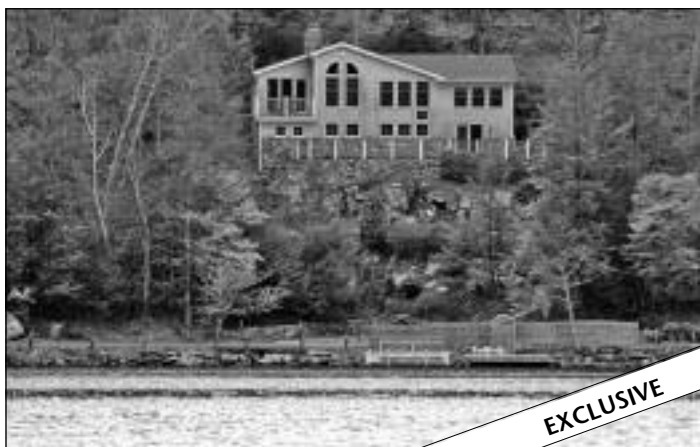

Lake Waramaug Estate. Main House. Garage. Pool. Pool house. Boat house.

HIGHEST SALE EVER!

PETER KLEMM EXCLUSIVELY LISTED & SOLD

Lake Waramaug Direct Waterfront. Ask \$3.9m.

PETER KLEMM EXCLUSIVELY LISTED & SOLD

EXCLUSIVE

Lake Waramaug Direct Water Frontage. Meticulous Cottage. 2 Bedrooms. Fireplace. Separate 1-car Garage. Best Views! **\$2.65m.**

EXCLUSIVE

Charming Hilltop House overlooking Lake Waramaug. 4 Bedrooms. Patio. Views. Deeded Beach Rights. **\$995k.**

EXCLUSIVE

If you're thinking of buying, selling or renting a lake property, call me.

Peter Klemm
860.868.7313 Ext. 24
peterklemm@msn.com
peterklemm.com

Lake Waramaug. 120' Water Frontage. Post & Beam Style Home. Gourmet Kitchen. Dock. Long Views. **\$1.495m.**